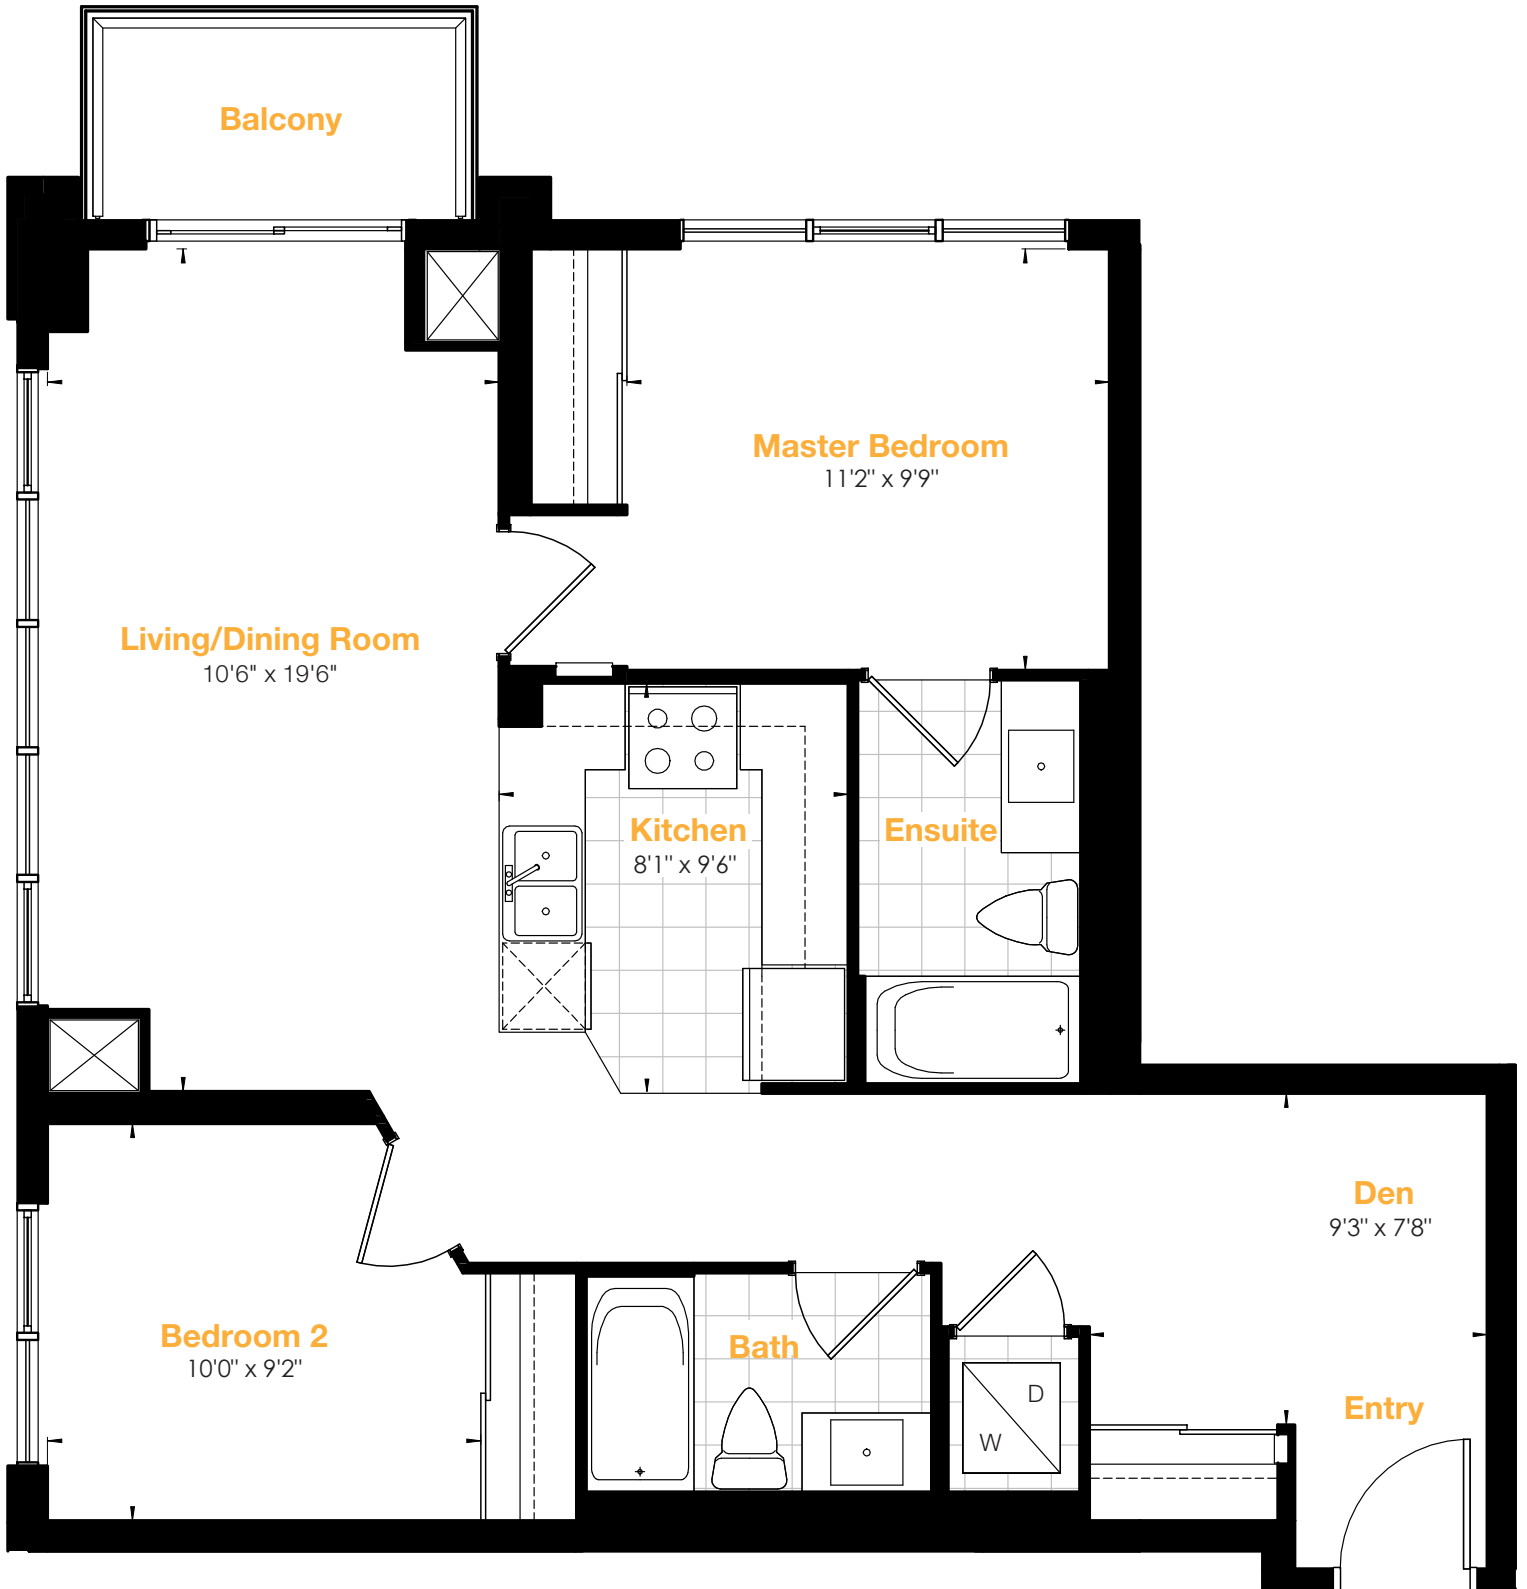

amber

Residence 07

2 Bedroom + Den

Suite Area: 882 sq.ft.

Balcony Area: 39 sq.ft.

Total Area: 921 sq.ft.

All areas and stated room dimensions are approximate. Sizes and specifications are subject to change without notice. Actual living area and balcony/terraces may vary from floor stated areas. E.&O.E.

Floors 5-23